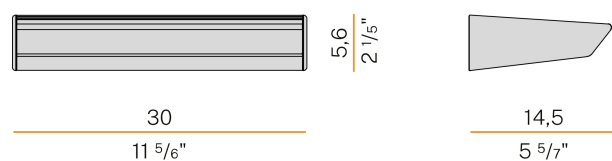

Technical drawing