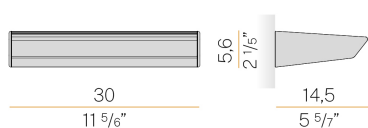

Technical drawing